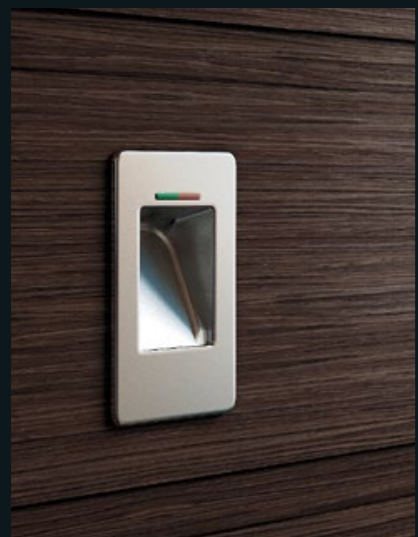

ZEN PIVOT WOOD

TEMPORAL SENSATION

ZEN Wood combines harmoniously the temporal sensation of wood, by selecting amongst various types of wood effect finishes, with the minimal and modern style of aluminium.

The variety of materials and colors that enrich the series guarantees that you will definitely meet your aesthetic needs.

Τα μοντέλα Wood συνδυάζουν αρμονικά τη διαχρονική αίσθηση του ξύλου, με επενδύσεις αλουμινίου και γυαλιού, μεταξύ άλλων, προσδίδοντας minimal χαρακτήρα και αισθητική.

Η μεγάλη ποικιλία επενδύσεων και χρωματισμών που εμπλουτίζουν τη σειρά, εγγυάται την απόλυτη ικανοποίηση των δημιουργικών σας αναγκών.