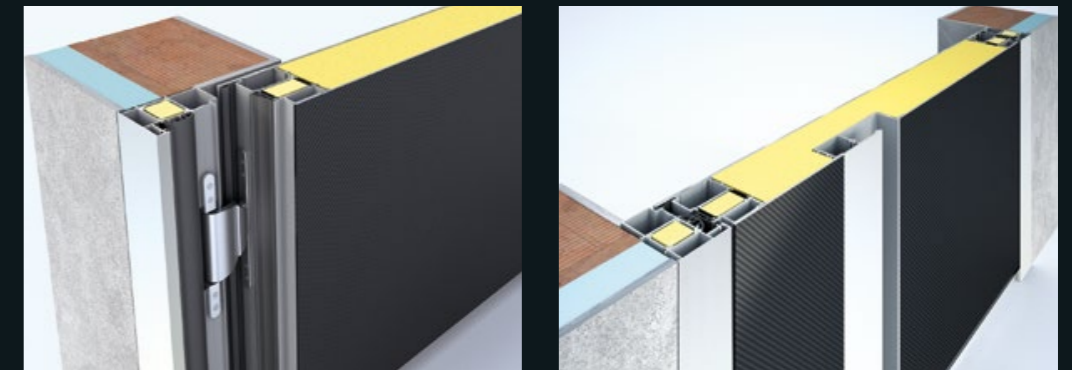

PERFORMANCE

- heat transfer co-efficient - U_f up to 1,50 W/m²K
- heat transfer co-efficient, sash - U_d <0,70 W/m²K
- 3 levels of waterproofing (3 gaskets)
- air tightness: Class 3 (IFT Rosenheim)
- water tightness: Class 1A (IFT Rosenheim)
- resistance to wind load: C5 (IFT Rosenheim)
- security level (Anti-burglary): RC3 (IFT Rosenheim)
- sound proofing up to 34dB

SEAL

3-level sealing, with the use of specially designed EPDM rubber gaskets with continuous central gasket at the door's sash offers a high level air tightness, waterproofing and insulation.

THERMAL INSULATION

The system uses special anti-distortion polyamides that provide thermal break to the system, which in combination with the polyurethane core achieve optimal thermal insulation. In addition, the polyamides minimize the operational problems and accommodate the deflection of the door due to the temperature difference between inside and outside.

ACCESS

Low threshold that provides easy access to and from the interior, suitable for people with disabilities.

SECURITY

Standard automatic 5-point lock. ZEN is also available with an electromagnetic lock version. Feel free to select the lock type and the access control system that suits your needs either through a 'finger scanner' or via a wireless digital keyboard.

ΤΕΧΝΙΚΑ ΧΑΡΑΚΤΗΡΙΣΤΙΚΑ

- πλάτος προφίλ κάσας: 95 mm
- πλάτος προφίλ φύλλου: 95 mm
- πάχος φύλλου αλουμινίου: 3mm
- ειδικά υαλοενισχυμένα πολυαμίδια 34mm, αποτροπής παραμορφώσεων - στρεβλώσεων, με πυρήνα πολυουρεθάνης
- κεντρικό ενιαίο λάστιχο
- αυτόματη κλειδαριά 5 σημείων
- κρυφοί μεντεσέδες, ρυθμιζόμενοι στις 3 κατευθύνσεις
- ομοεπιπέδωση κάσας - φύλλου
- ειδικό χαμηλό κατωκάσι 22mm
- ενσωματωμένη χωνευτή εξωτερική χειρολαβή
- πιστοποίηση CE

ΕΠΙΔΟΣΕΙΣ

- συντελεστής θερμοπερατότητας - U_f up to 1,50 W/m²K
- συντελεστής θερμοπερατότητας φύλλου - U_d <0,70 W/m²K
- 3 επίπεδα στεγάνωσης (3 λάστιχα)
- αεροστεγανότητα: Κλάση 3 (IFT Rosenheim)
- υδατοστεγανότητα: Κλάση 1A (IFT Rosenheim)
- αντοχή σε ανεμοπίεση: C5 (IFT Rosenheim)
- επίπεδο ασφαλείας (Αντιδιάρρηξη): RC3 (IFT Rosenheim)
- ηχομόνωση έως 34dB

ΣΤΕΓΑΝΟΤΗΤΑ

3 επιπέδων στεγάνωση με χρήση EPDM ελαστικών με συνεχόμενο κεντρικό λάστιχο στο φύλλο της πόρτας για υψηλά επίπεδα αεροστεγάνωσης, υδατοστεγάνωσης και ηχομόνωσης.

ΘΕΡΜΟΜΟΝΩΣΗ

Το σύστημα χρησιμοποιεί ειδικά πολυαμίδια που ελαχιστοποιούν τα λειτουργικά προβλήματα συστολοδιαστολών των προφίλ, που οφείλονται σε ακραίες αυξομειώσεις θερμοκρασιών, ενώ παράλληλα παρέχουν και θερμοδιακοπή, η οποία σε συνδυασμό με τον πυρήνα πολυουρεθάνης επιτυγχάνουν εξαιρετικά επίπεδα θερμομόνωσης.

ΠΡΟΣΒΑΣΗ

Το ειδικά σχεδιασμένο χαμηλό κατωκάσι, ύψους μόλις 7 χιλιοστών, εξασφαλίζει άνετη πρόσβαση σε ΑΜΕΑ.

ΑΣΦΑΛΕΙΑ

Αυτόματη κλειδαριά 5 σημείων στο βασικό εξοπλισμό. Προαιρετική εγκατάσταση ηλεκτρονικής κλειδαριάς με αναγνώστη δακτυλικών αποτυπωμάτων, ή με χρήση κωδικού (PIN) σε ψηφιακό πληκτρολόγιο.