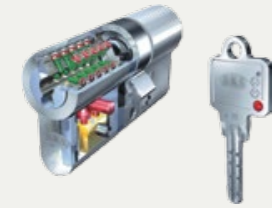

ZEN & ZEN PIVOT provide the electronic access of your choosing, with wireless power supply technology, using special power transmitting connectors.

standard cylinder
5012

optional cylinder
5152

optional cylinder
4512